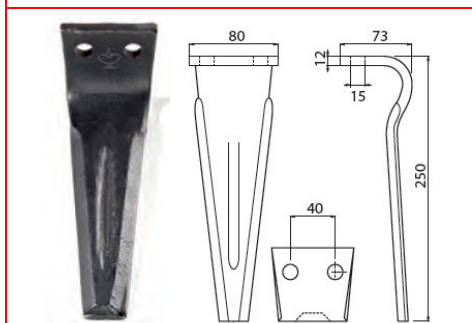

Cod. 06340 - FORIGO-ROTERTALIA 80x12x250 INT. 40