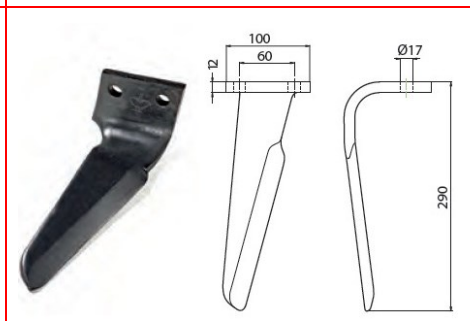

Cod. (Dx/Sx) 06295 - EMY-ELENFER 100x15 PIEGATO

Cod. 06300 - EROS

Cod. 06310 - FERABOLI FN A SPINA Ø 31

Cod. 06320 - FERABOLI FS A SPINA Ø 34

Cod. (Dx-Sx) 06321 - FERABOLI FN 100x12x270 Ø 16,5 INT. 60 STAMPATO